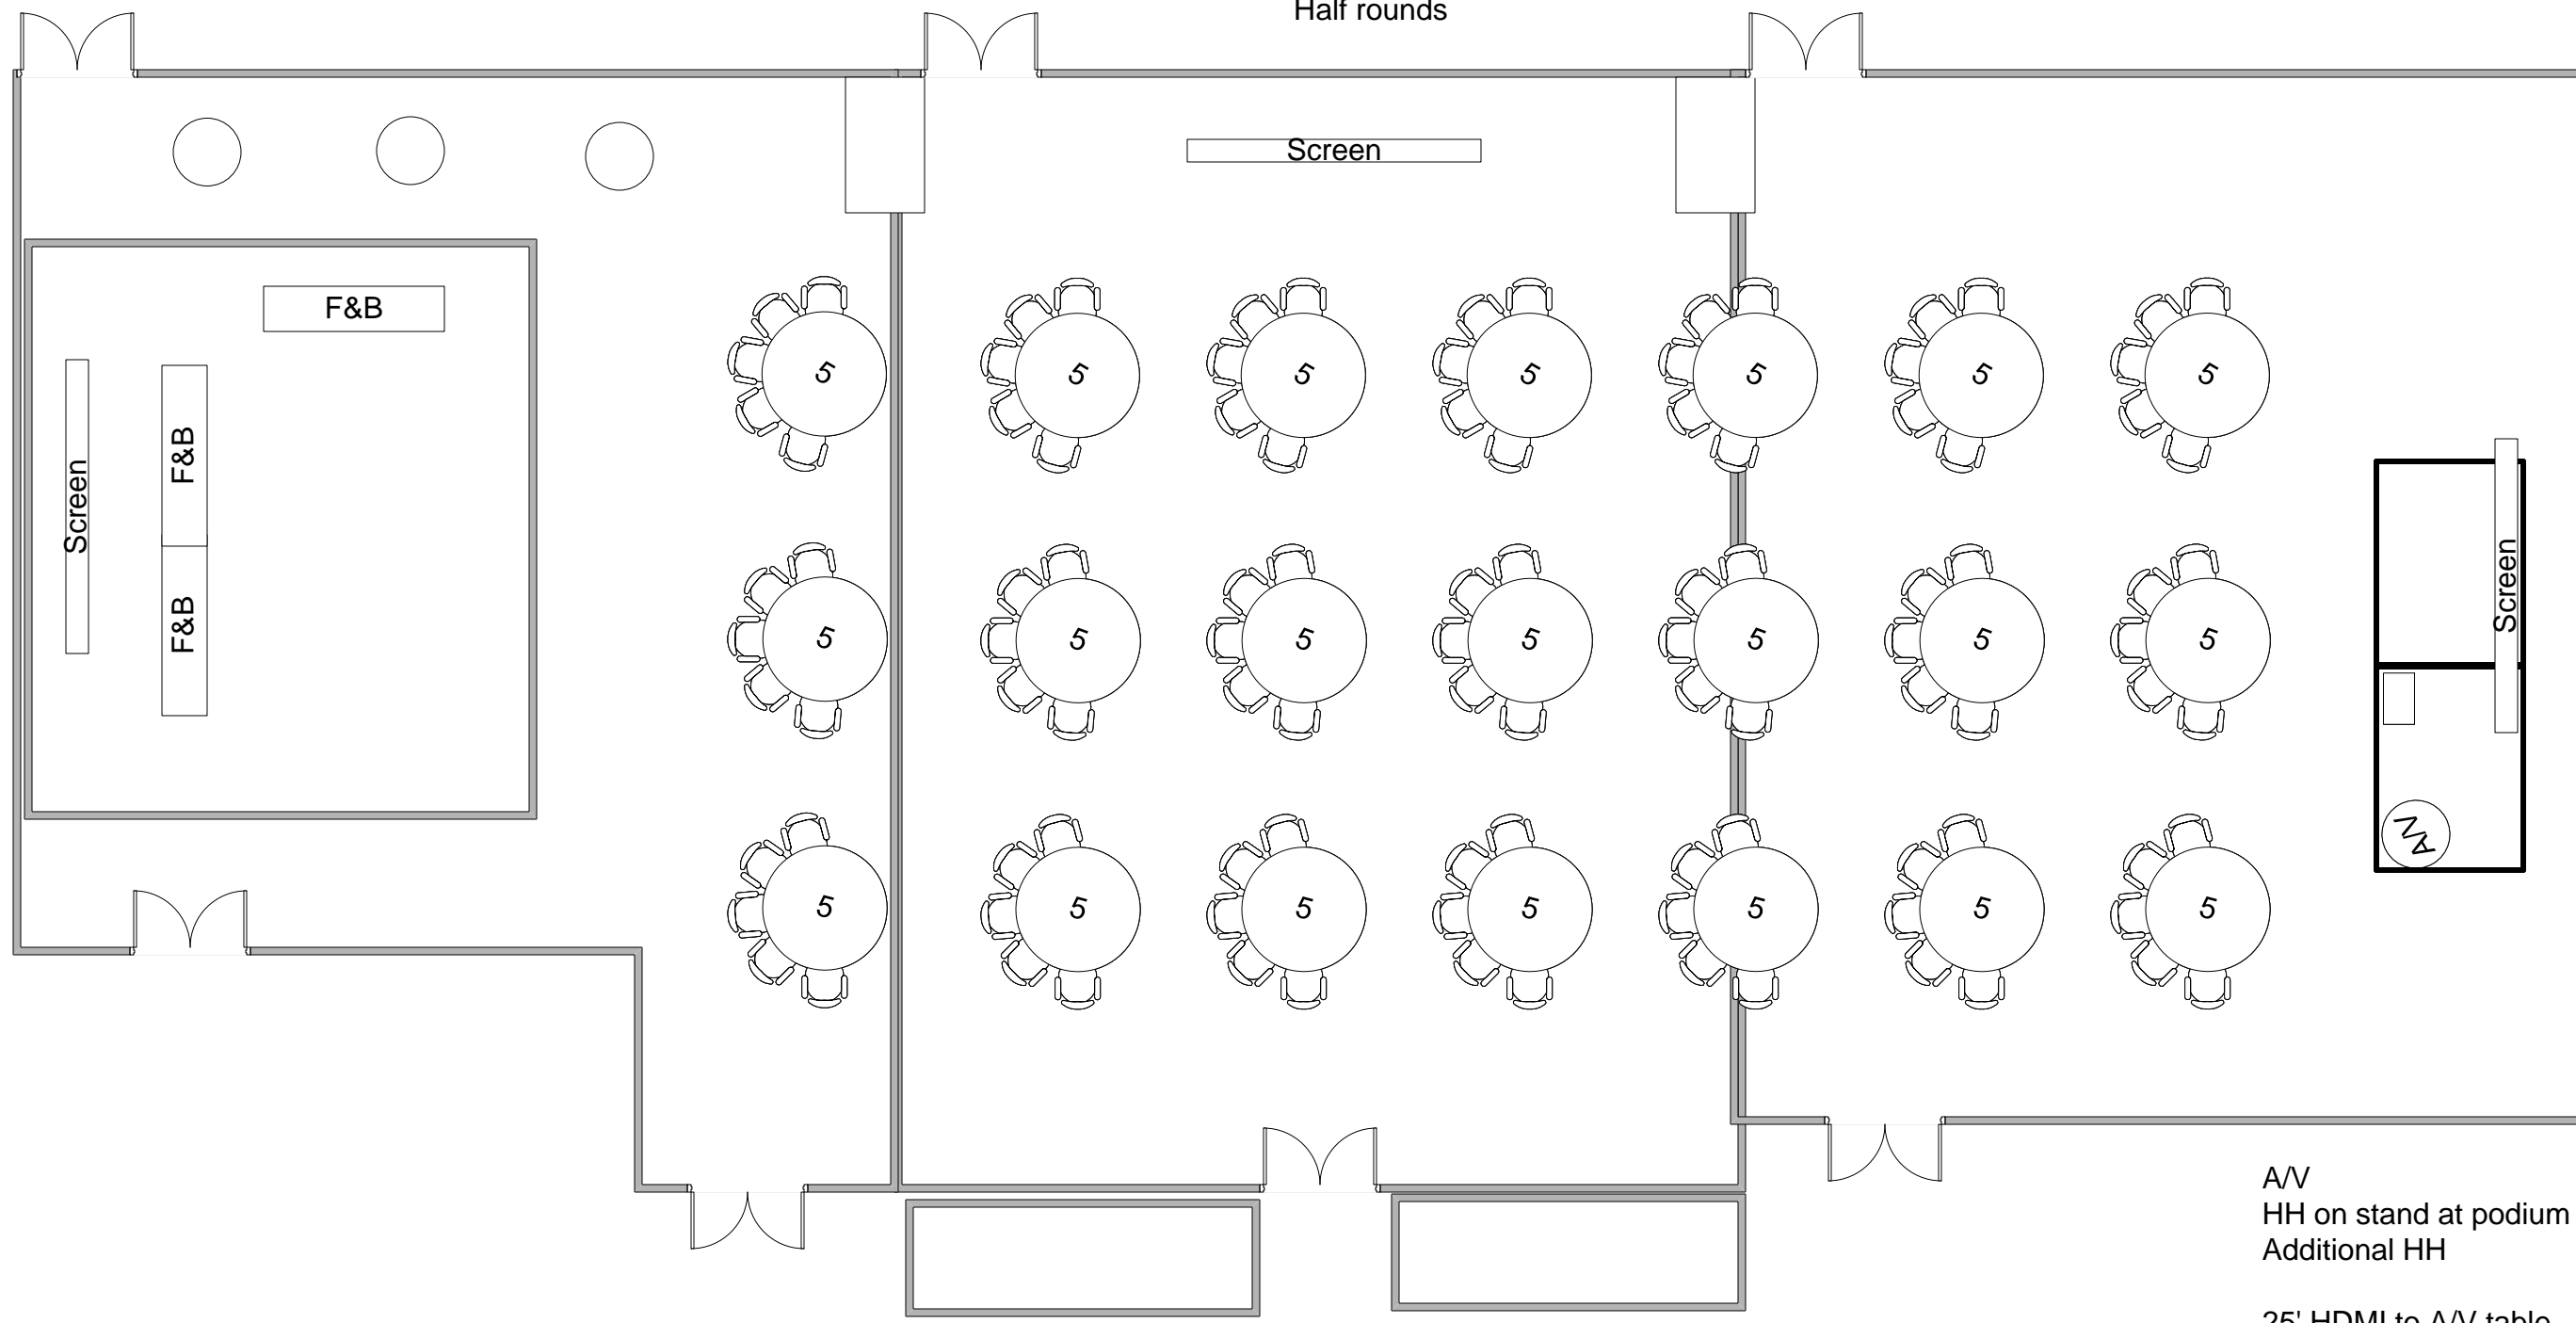

Oaks Banquet Room
Half rounds

A/V
HH on stand at podium
Additional HH

25' HDMI to A/V table
Power Cord to A/V Table

Registration